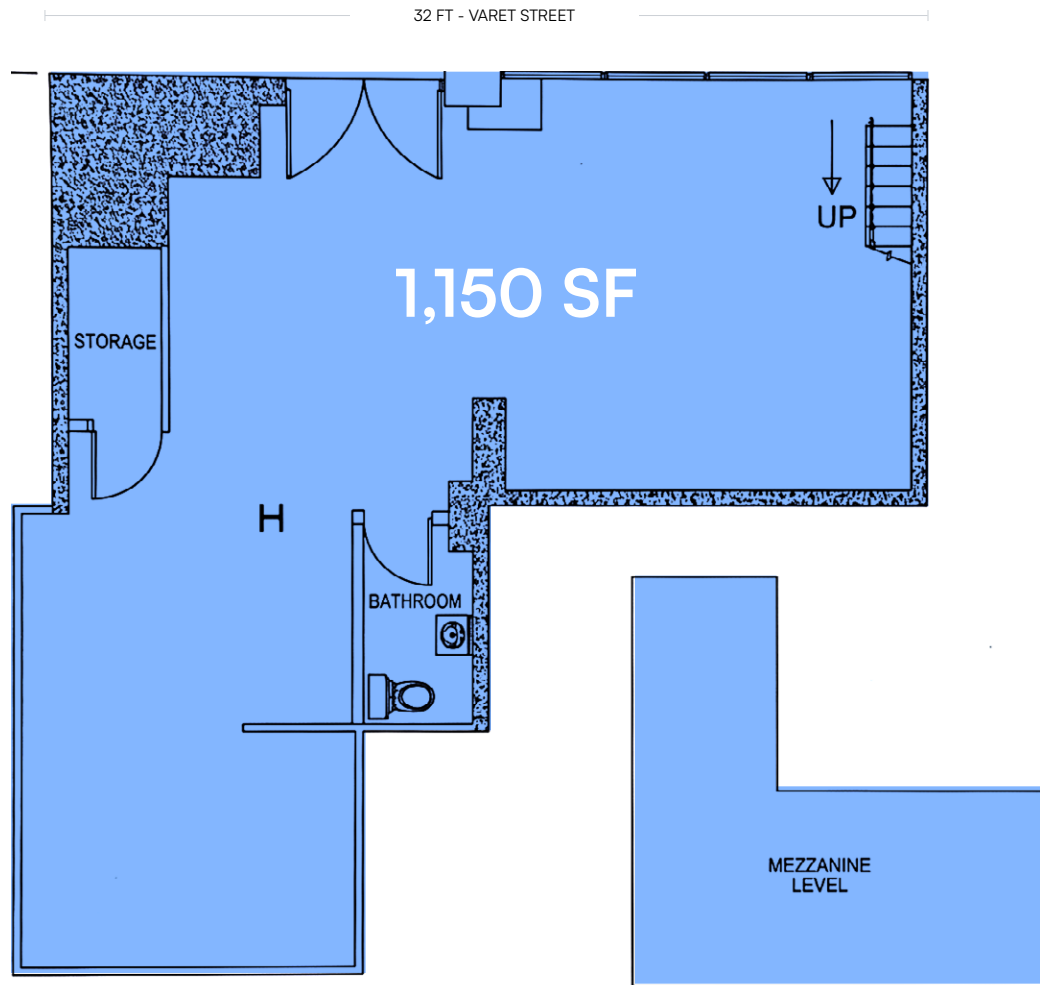

SPACE DETAILS

- 32 FT of High-Visibility Glass Storefront Frontage
- Open Floor Plan With Mezzanine Level for Office, Storage, or Showroom Use
- Landlord Improvements in Progress — Delivered in Upgraded Condition
- Prime Retail Space Steps From the Morgan L Train
- Ideal for Custom Build-Out
- ADA Compliant
- Ground Floor Access
- Plumbing & HVAC in Place
- Signage Opportunity
- Ideal for Retail, Café, Office, Salon, or Boutique Use

FLOOR PLANS

FIRST FLOOR

All square footages are approximate

PROPERTY PHOTOS

PROPERTY RENDERS

Frontage Window

Coffee Bar & Shop Area

Upper Seating Loft