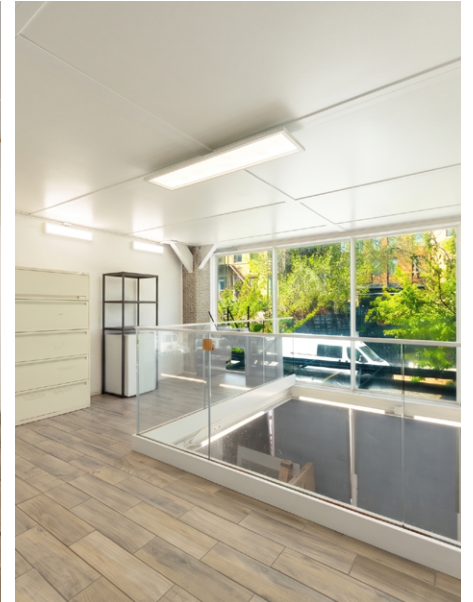

SPACE DETAILS

- 32 FT of High-Visibility Glass Storefront Frontage
- Open Floor Plan With Mezzanine Level for Office, Storage, or Showroom Use
- Landlord Improvements in Progress — Delivered in Upgraded Condition
- Prime Retail Space Steps From the Morgan L Train
- Ideal for Custom Build-Out
- ADA Compliant
- Ground Floor Access
- Plumbing & HVAC in Place
- Signage Opportunity
- Ideal for Retail, Café, Office, Salon, or Boutique Use

FLOOR PLANS

FIRST FLOOR

All square footages are approximate

PROPERTY PHOTOS

PROPERTY RENDERS

Frontage Window

Coffee Bar & Shop Area

Upper Seating Loft