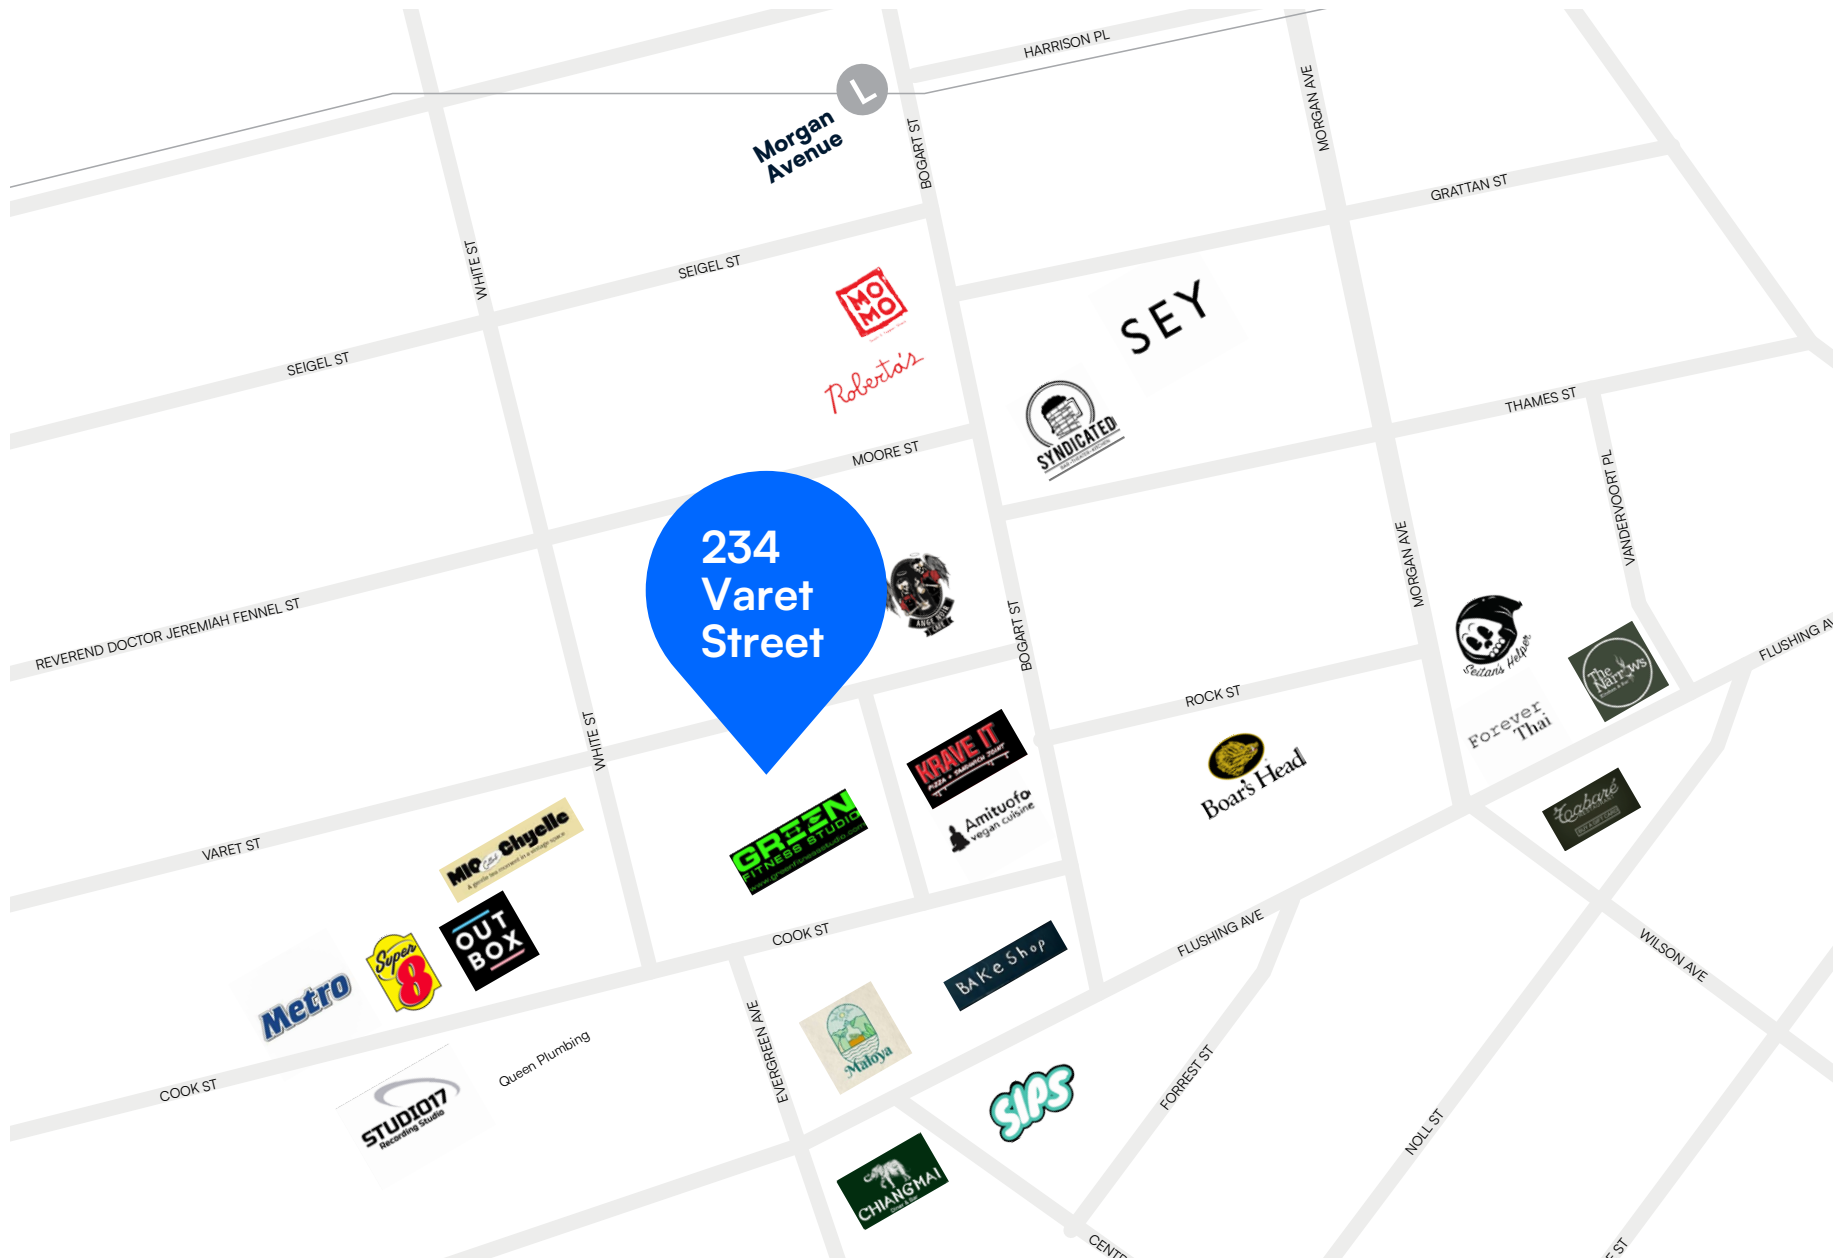

TRI STATE COMMERCIAL®

PROPERTY SUMMARY

LOCATION

Located in the Bushwick neighborhood of Brooklyn.

HIGHLIGHTS

- Located in a Walkable Corridor With Vibrant Street Life, Dining, & Nightlife
- Surrounded by Established & Emerging Businesses Including Eyval, Roberta's, Beacon's Closet, Bushniwa, Syndicate, & Momo's
- Directly Across From a Busy Hostel Generating Consistent Foot Traffic
- Close Proximity to Public Transit
- NNN Lease Structure

TRANSPORTATION

L Train at Morgan Avenue

B57 **B60** Bus Lines

NEIGHBORS

Green Fitness Studio, Ange Noir Cafe, Krave It Pizza & Sandwich Joint, Amitufo, Chyelle, Super 8 by Wyndham, OutBox Gym, Chiangmai Diner & Bar, Bake Shop, Sips, Maloya, Metro Refrigeration Supplies Inc., Studio 17 Recording, Queen Plumbing, G&C Plumbing Wholesale Supply, and more!

Seating Boutique Area

RETAIL MAP

234 VARET STREET, BROOKLYN, NY 11206

1,150 SF RETAIL SHOWROOM WITH MEZZANINE LEVEL

Between Bogart Street & White Street

For Pricing Call: **212.433.3355**

SHLOMI BAGDADI
212.433.3355 x101
sb@tristatecr.com